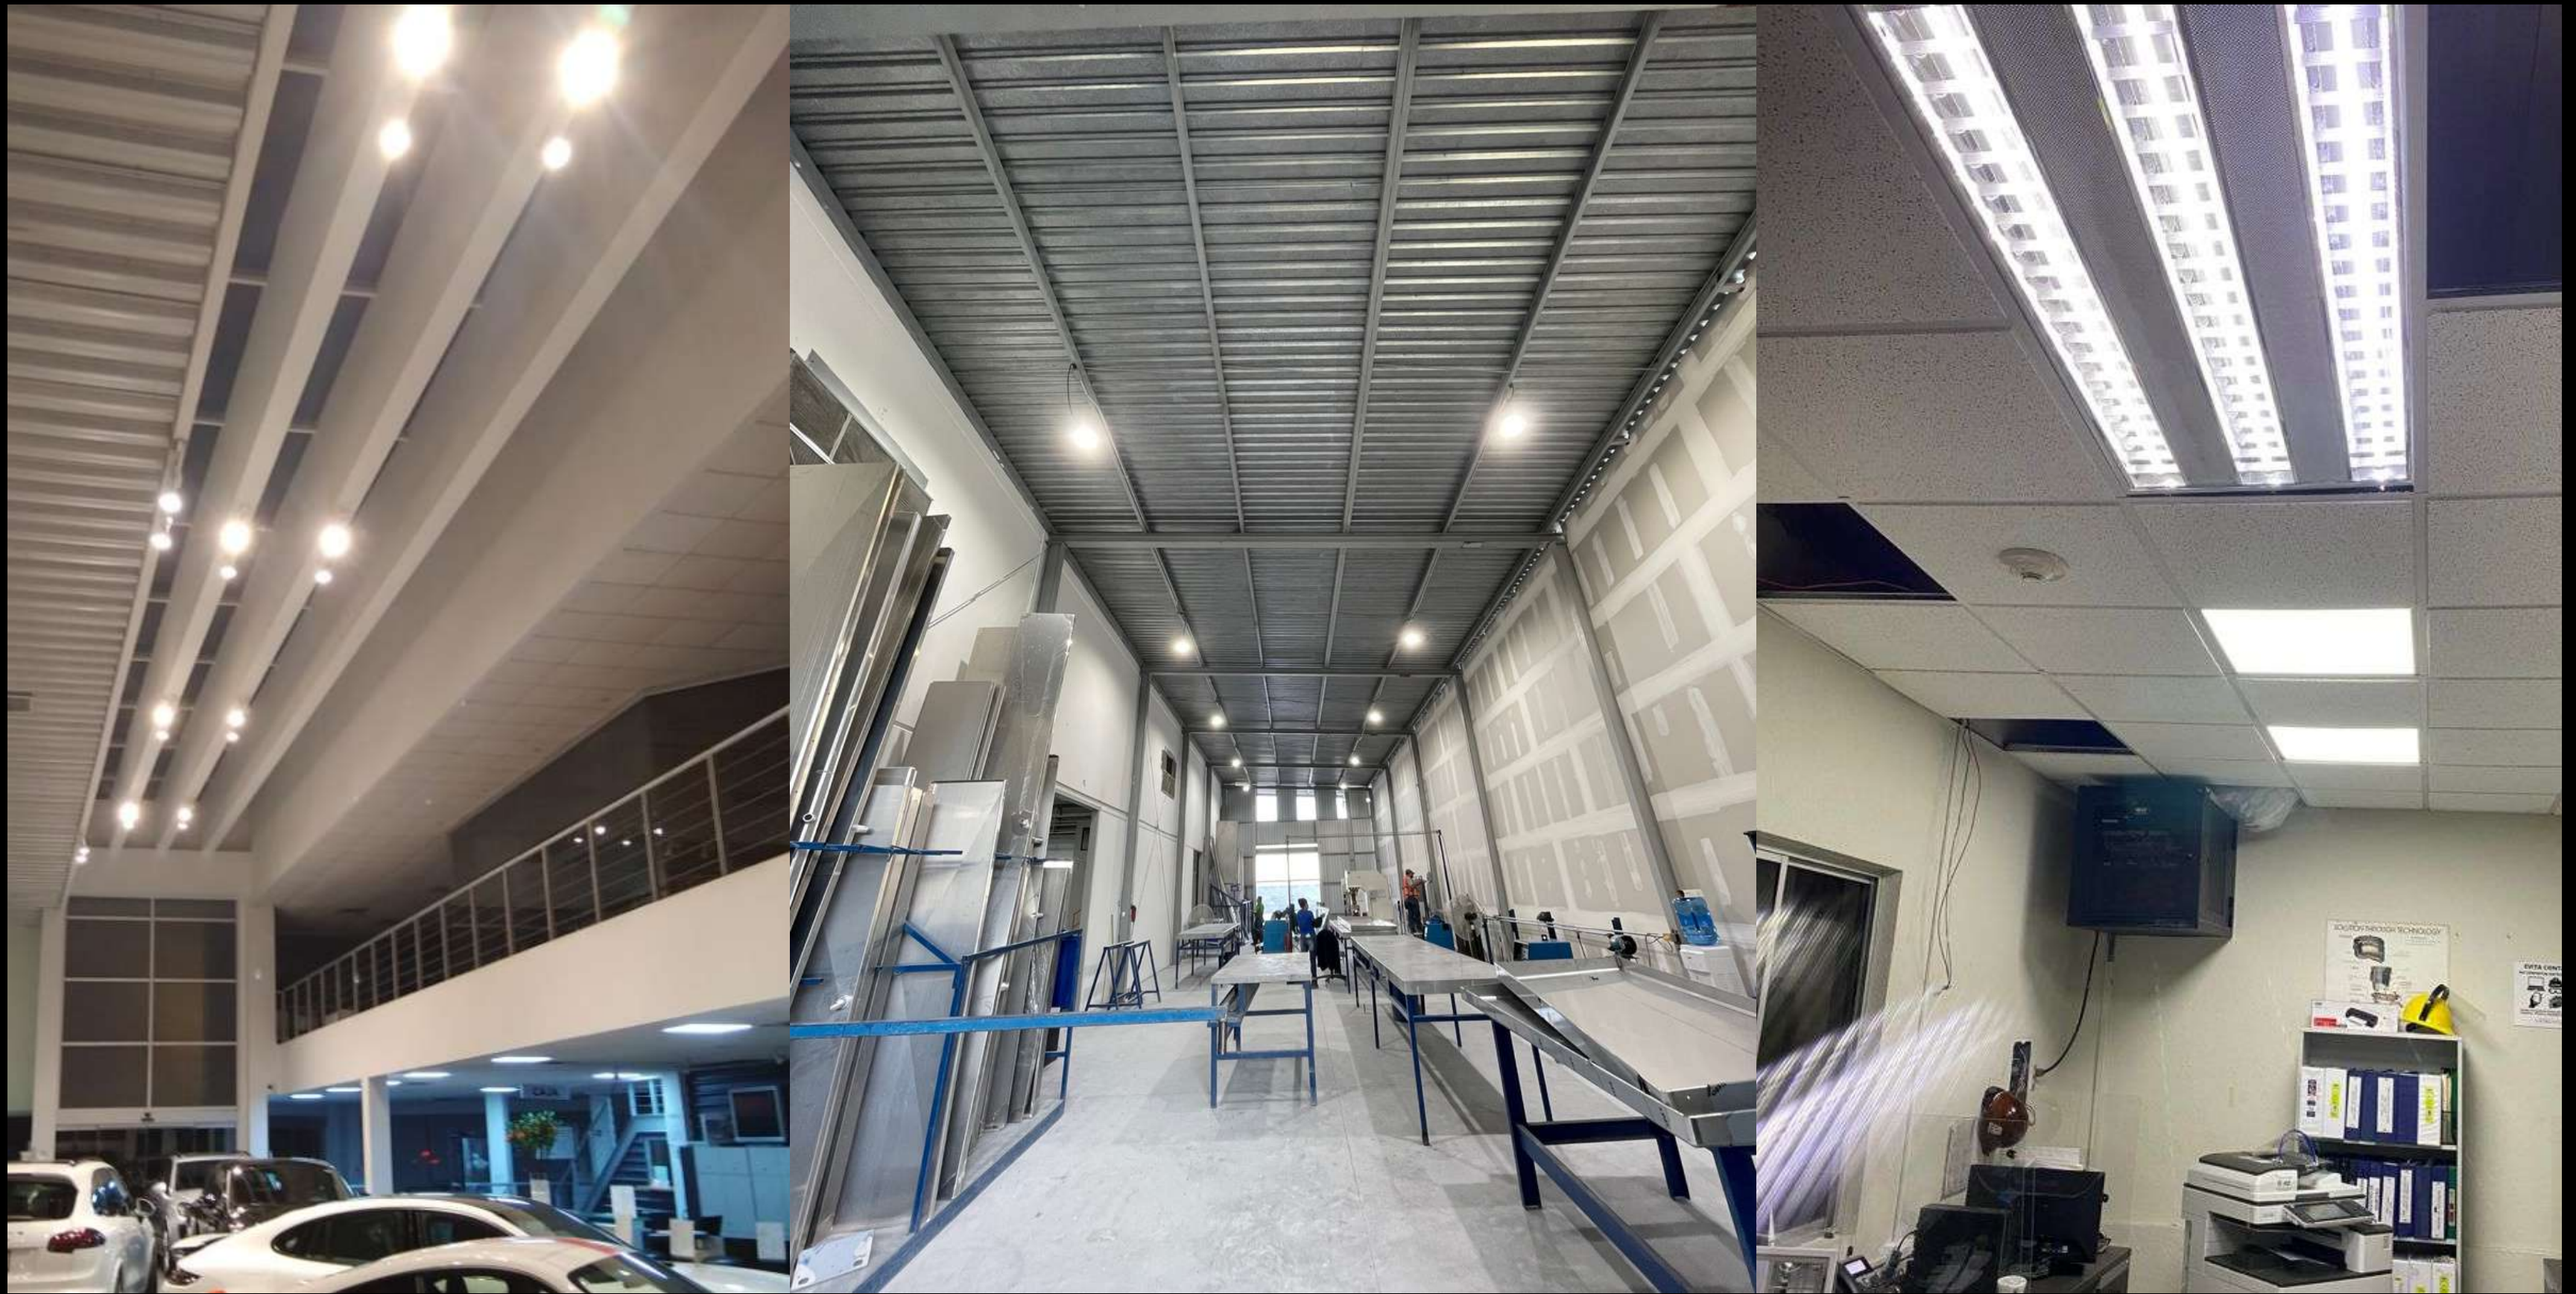

ILUMINACIÓN COMERCIAL