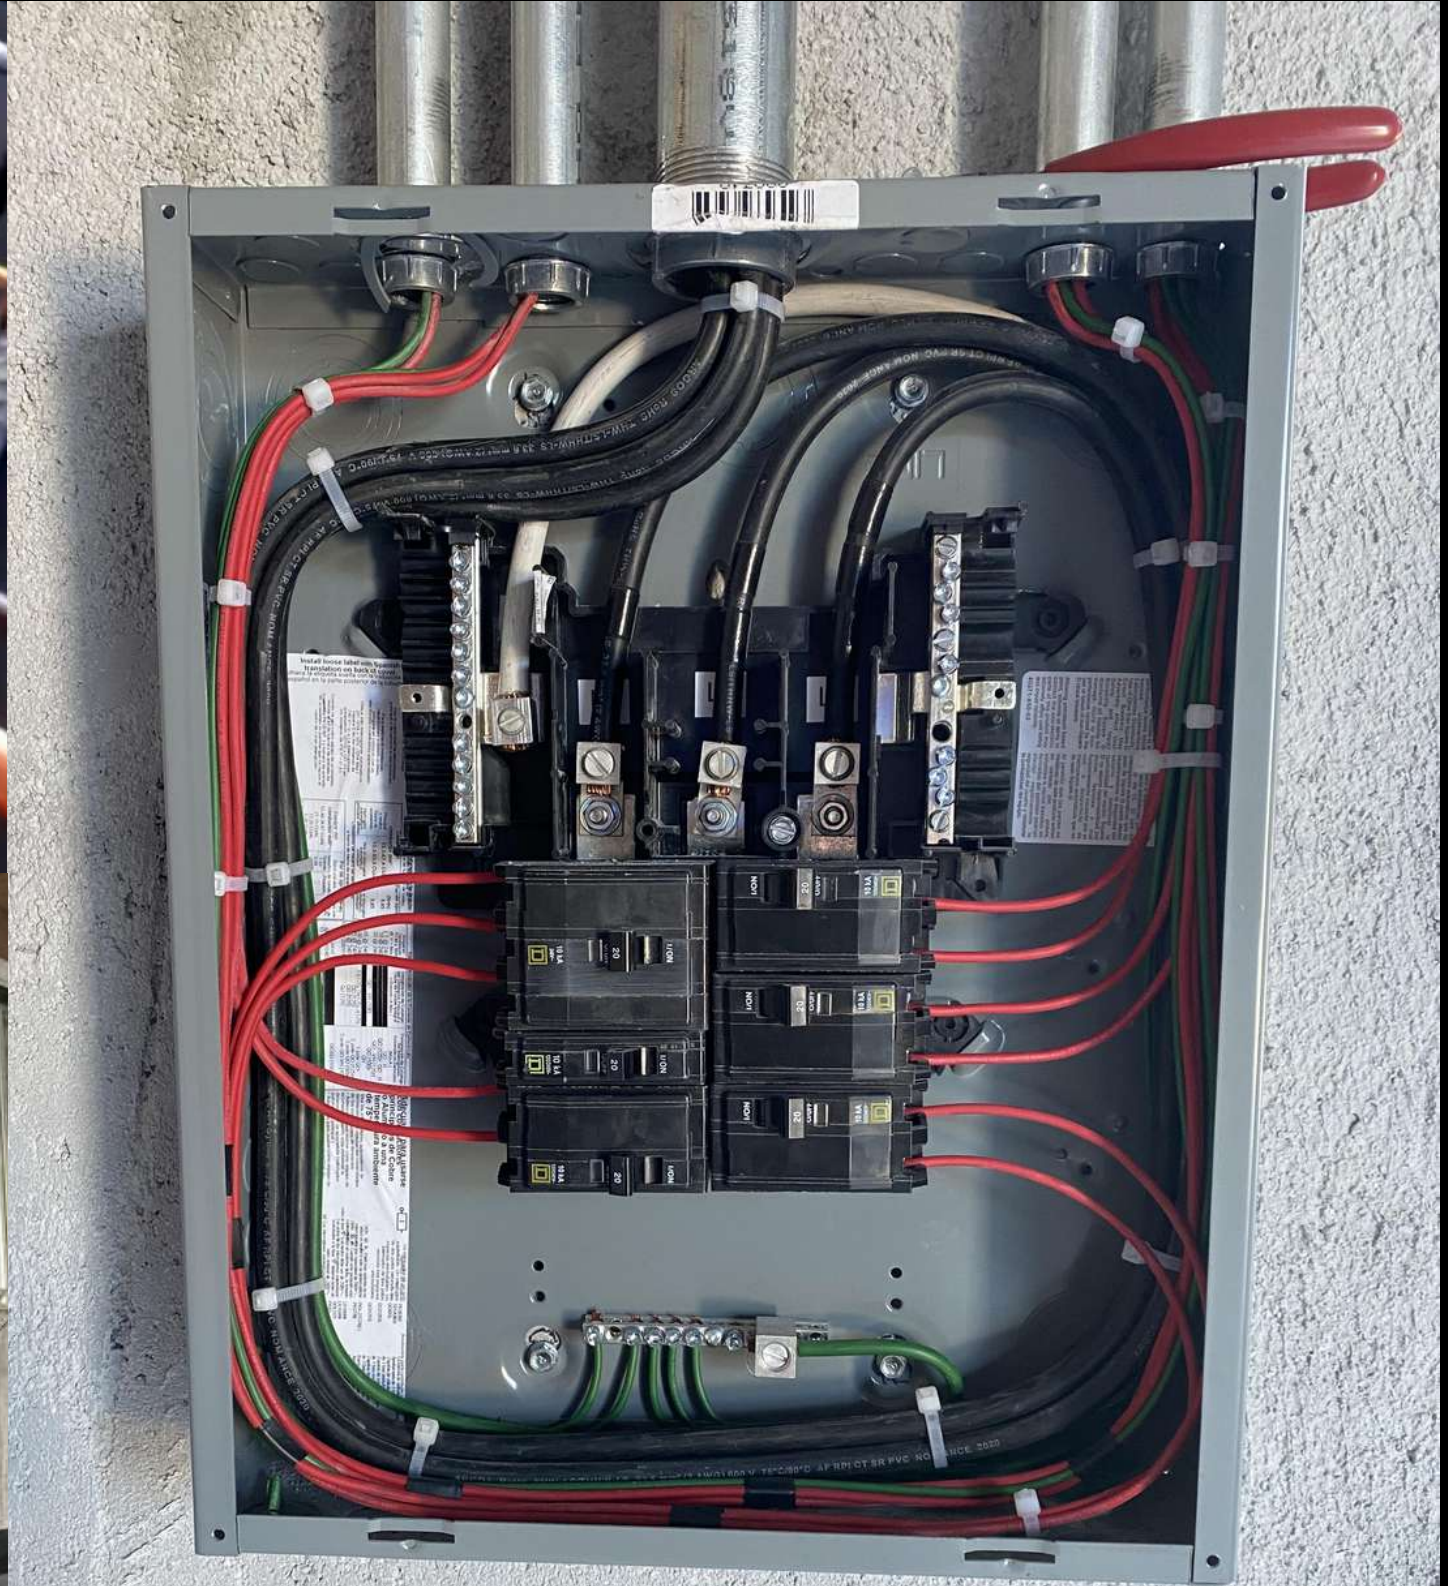

INSTALACIÓN ELECTRICA RESIDENCIAL