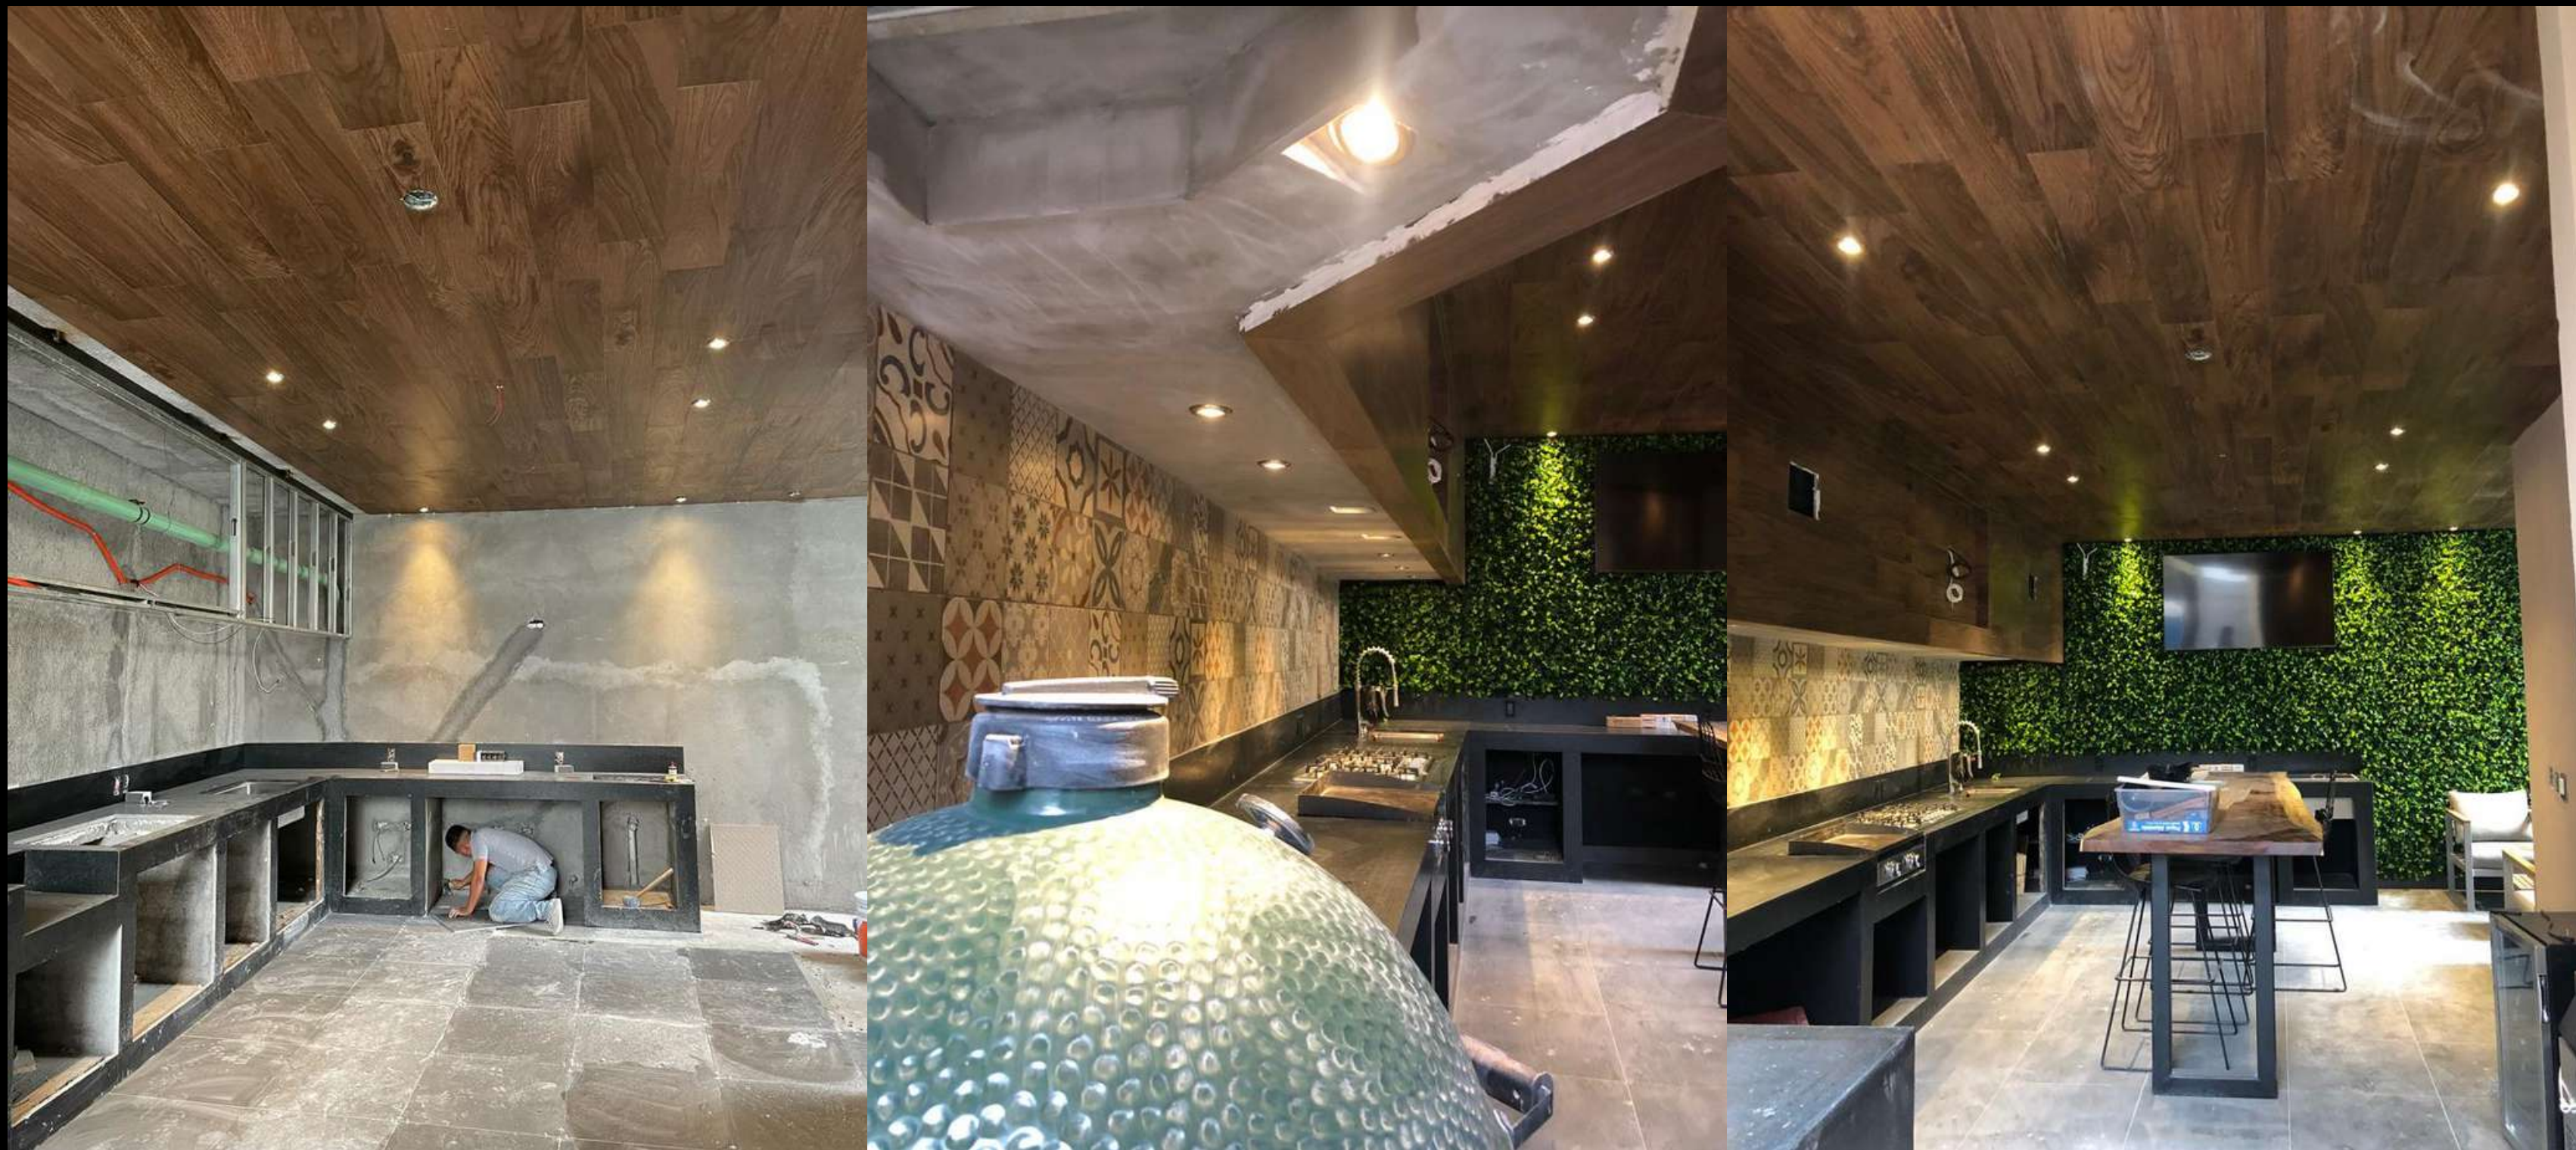

ILUMINACIÓN RESIDENCIAL