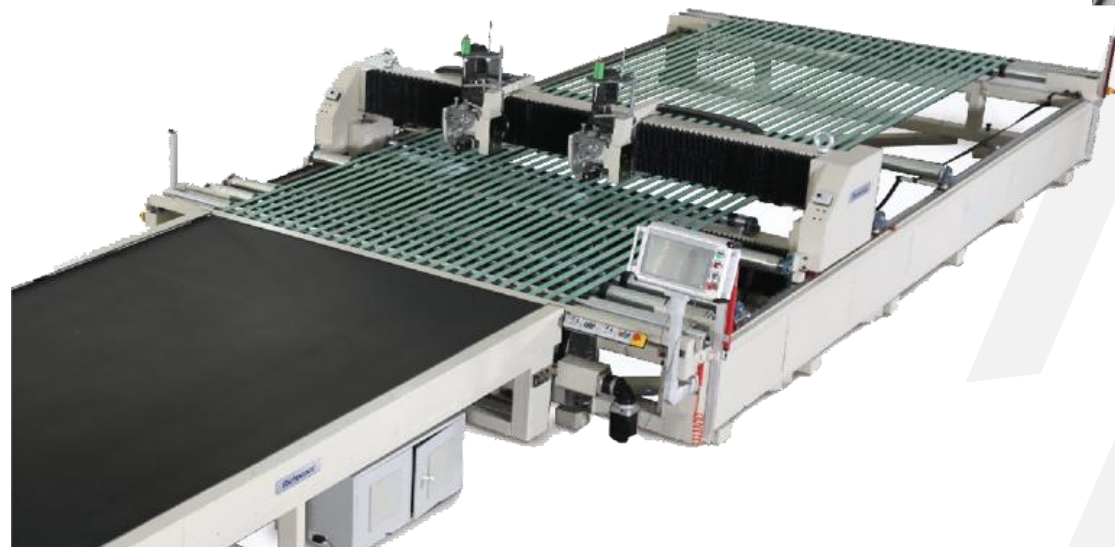

# 解决方案--能源行业

SOLUTION FOR ENERGY INDUSTRY

Richpeace®

为风力发电用户生产的自动缝制生产线

Automatic stitching machine for Wind-energy application