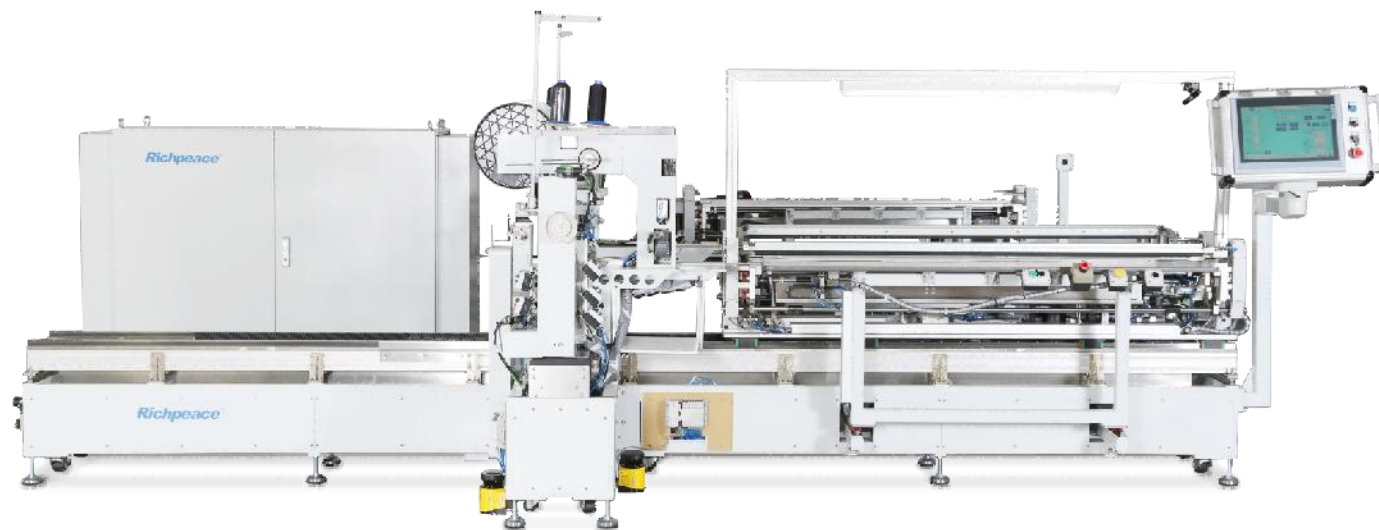

天窗卷阳帘自动化缝制

Sunroofs automatic sewing solution

汽车专用双边缝纫机

Richpeace Automatic Side Sewing Machine