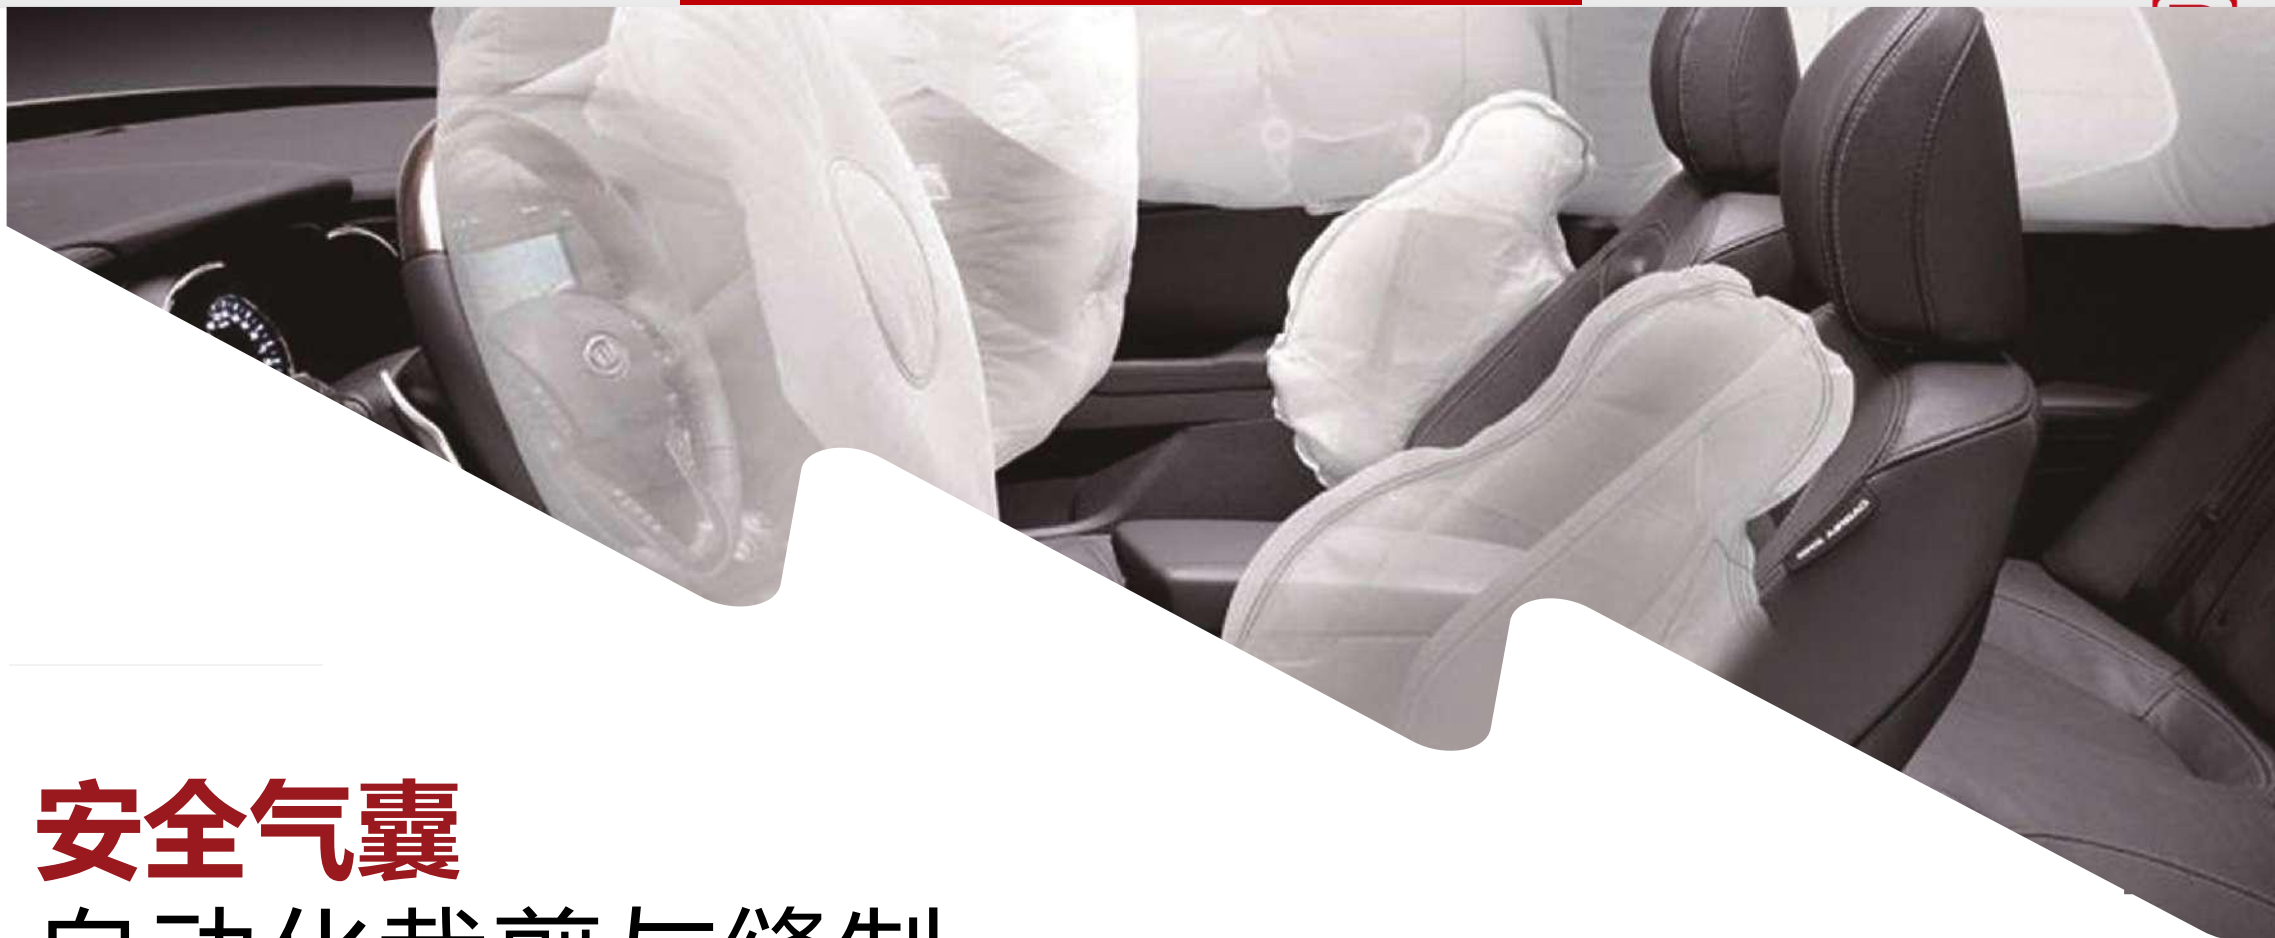

安全气囊 自动化裁剪与缝制

Airbag - automated cutting and sewing

Telephone: 008618622581287   email1 :   Tim@richpeace.com & Timrichpeace@richpeace.com