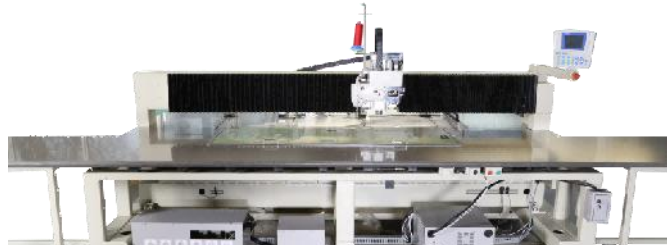

Richpeace®

安全气囊自动缝制

Airbag CNC sewing solution

安全气囊专用缝纫机