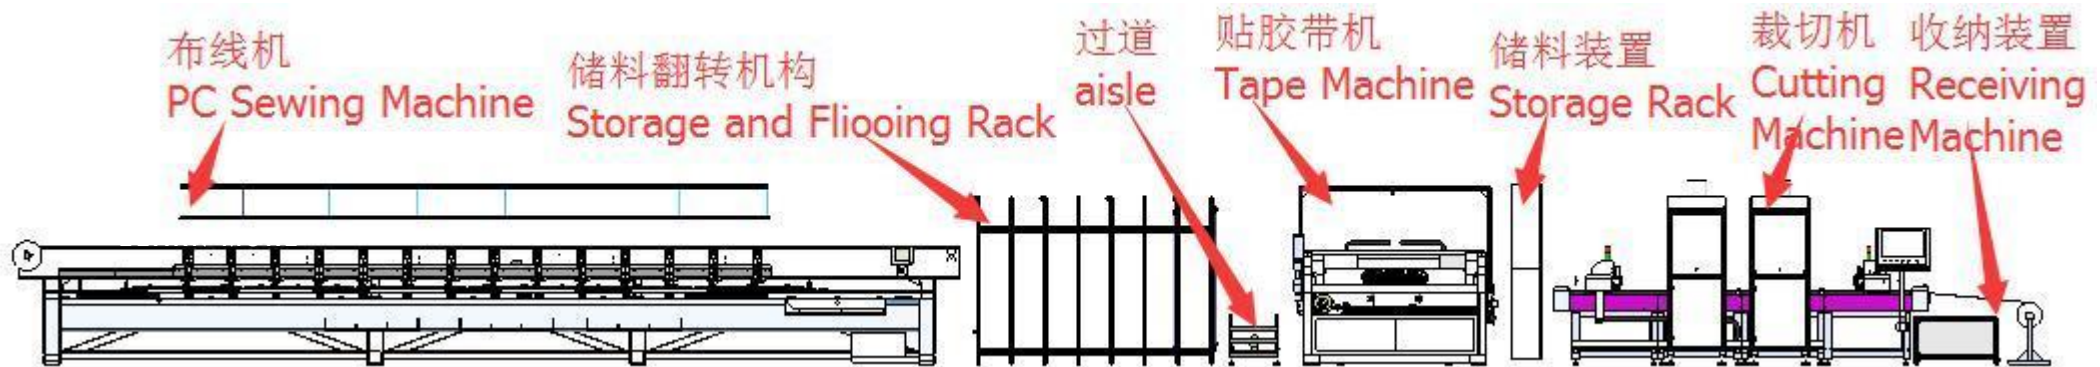

# 贴胶带后的照相自动裁切

Heated pad Camera cutting system

富怡照相定位双头电脑裁切机

Richpeace Automatic Cutting Machine with Double Camera & Cutting Bridge

Richpeace®

# 全自动布线+胶带+裁剪生产线

Automotive Heating Pad Production Line - Wire sewing+Tape placement+Cutting